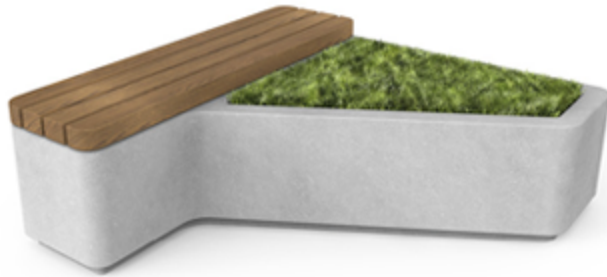

Dia Bank Tip 1 ve Tip 2 / Dia Bench Type 1 and Type 2

408 05 000000 211

408 05 000000 212

Teknik Özellikler / Technical Details

Renkler / Colors

Ağırlık / Weight 1100,968 