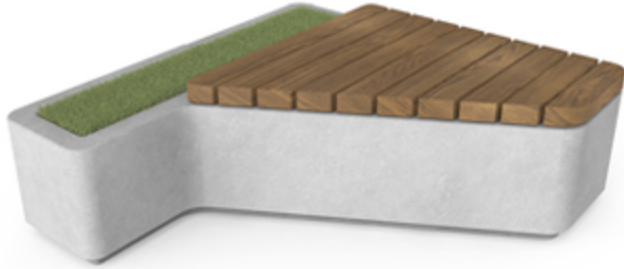

Dia Bank Tip 1 ve Tip 2 / Dia Bench Type 1 and Type 2

408 05 000000 211

408 05 000000 212

Teknik Özellikler / Technical Details

Renkler / Colors

Ağırlık / Weight 1100,968 