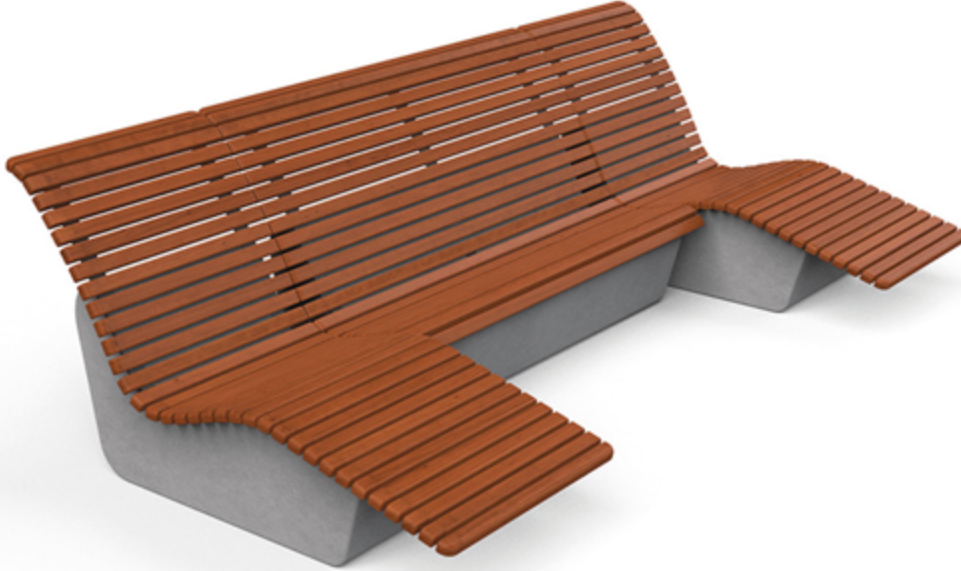

Park Şezlong Bank / Park Sunbed Bench

408 05 000000 203

Teknik Özellikler / Technical Details

Renkler / Colors

Ağırlık / Weight 1995 kg