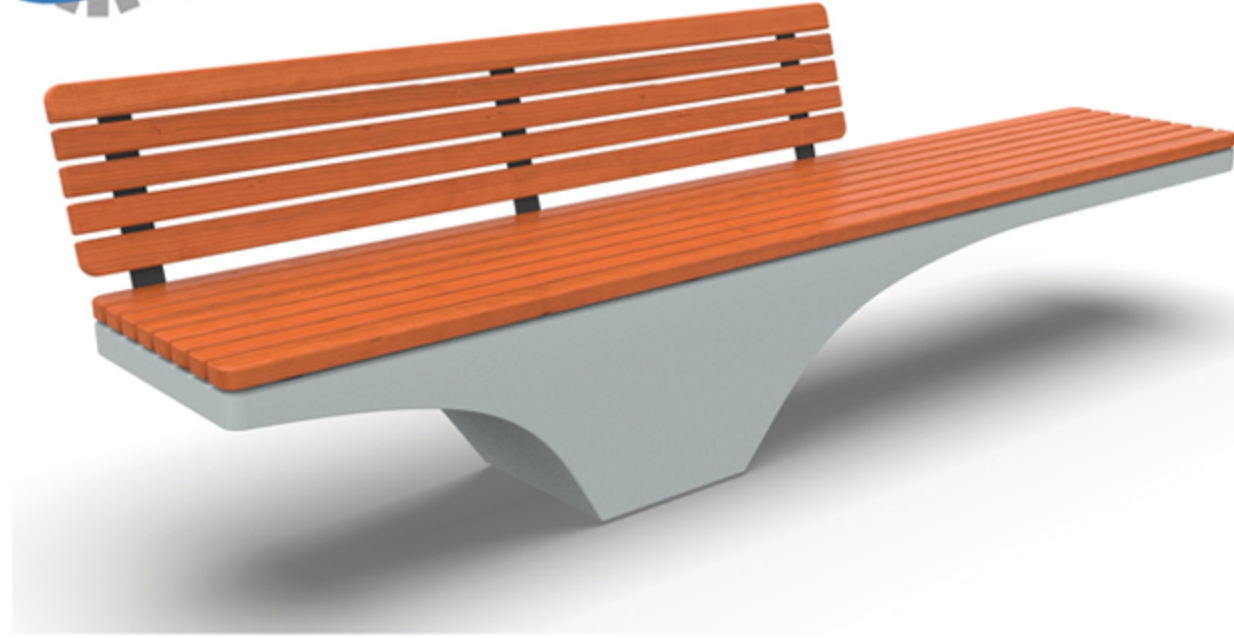

Soft Bank / Soft Bench

408 05 000000 187

Teknik Özellikler / Technical Details

Renkler / Colors

Ağırlık / Weight 447 kg